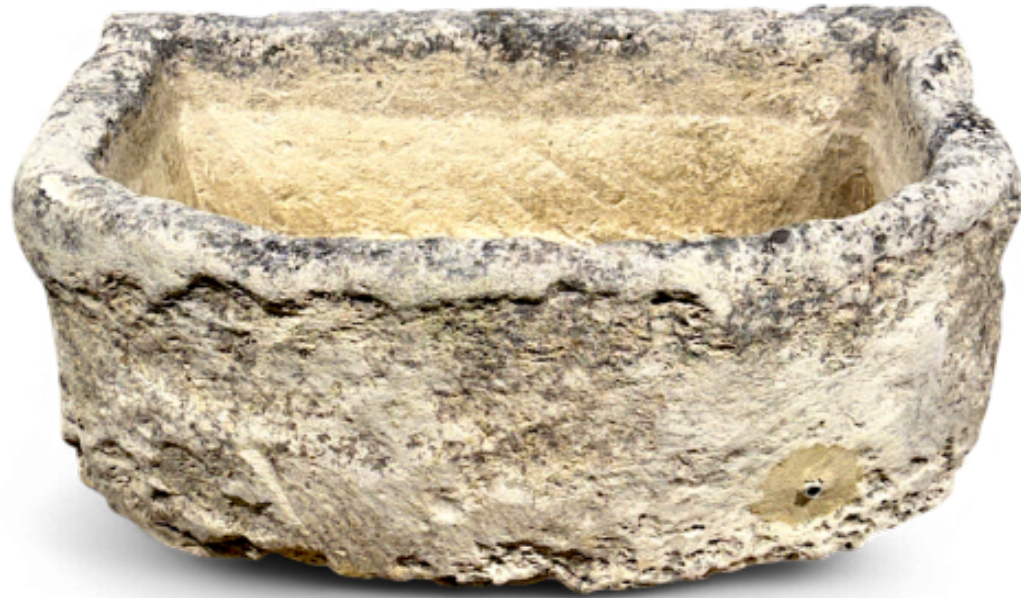

## Antique French Half Moon Limestone Trough

---

### SPECIFICATION

ANTIQUE FRENCH HALF MOON LIMESTONE

TROUGH

SKU Number Fl101-07.A

Width 37"

Depth 24"

Height 15"